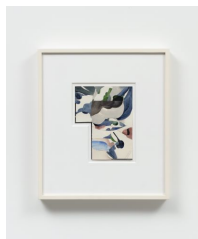

Claire Oswalt

Articulate a Hero (Study), 2021

watercolor, acrylic and adhesive on paper

13 1/8 x 11 3/8 in (3347.7 x 2890.5 cm)

BR1217