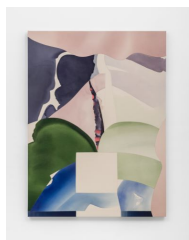

Claire Oswalt
Ringling Bells To Save Saints, 2021
acrylic on sewn canvas
50 x 37 x 1.5 in (127 x 94 x 3.8 cm)
BR1210