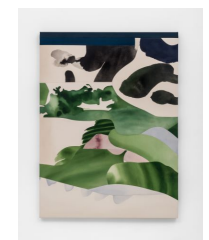

# BROADWAY

Claire Oswalt: Topiaries, 2021

Claire Oswalt  
*Articulate a Hero*, 2021  
acrylic on sewn canvas  
75 x 61 x 1.5 in (190.5 x 154.9 x 3.8 cm)  
BR1204

Claire Oswalt  
*Slow Vegetable Veins (Thank you, D.H. Lawrence)*, 2021  
acrylic on sewn canvas  
75 x 62.5 x 1.5 in (190.5 x 158.8 x 3.8 cm)  
BR1207

Claire Oswalt  
*Tusk, the Literal*, 2021  
acrylic on sewn canvas  
33.25 x 27 x 1.5 in (84.5 x 68.6 x 3.8 cm)  
BR1205

Claire Oswalt  
*Trout Pond*, 2021  
acrylic on sewn canvas  
50 x 37 x 1.5 in (127 x 94 x 3.8 cm)  
BR1213

Claire Oswalt  
*A Map, A Note, A Notion Below*, 2020  
acrylic on sewn canvas  
68 x 55 x 1.5 in (172.7 x 139.7 x 3.8 cm)  
BR1208