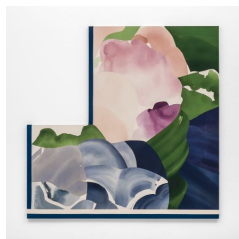

Claire Oswalt  
*Tusk, the Literal*, 2021  
acrylic on sewn canvas  
33.25 x 27 x 1.5 in (84.5 x 68.6 x 3.8 cm)  
BR1205

Claire Oswalt  
*Trout Pond*, 2021  
acrylic on sewn canvas  
50 x 37 x 1.5 in (127 x 94 x 3.8 cm)  
BR1213

# BROADWAY

Claire Oswalt  
*Epistle to a Thistle*, 2021  
acrylic on sewn canvas  
55 x 24 x 1.5 in (139.7 x 61 x 3.8 cm)  
BR1266

Claire Oswalt  
*Ringling Bells To Save Saints*, 2021  
acrylic on sewn canvas  
50 x 37 x 1.5 in (127 x 94 x 3.8 cm)  
BR1210

Claire Oswalt  
*The Absurdity Of The Inverse*, 2021  
acrylic on sewn canvas  
50 x 37 x 1.5 in (127 x 94 x 3.8 cm)  
BR1211

Claire Oswalt  
*Cloud Roper*, 2021  
acrylic on sewn canvas  
75 x 69 x 1.5 in (190.5 x 175.3 x 3.8 cm)  
BR1212

Claire Oswalt  
*The Sweaty Salt of it All*, 2021  
acrylic on sewn canvas  
75 x 75 x 1.5 in (190.5 x 190.5 x 3.8 cm)  
BR1206

Claire Oswalt  
*Cloud Roper (Study)*, 2021  
watercolor, acrylic and adhesive on paper  
13 1/8 x 11 3/8 in (3347.7 x 2890.5 cm)  
BR1220