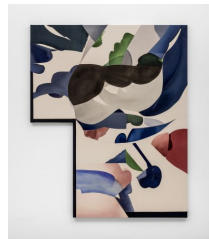

# BROADWAY

Claire Oswalt: Topiaries, 2021

Claire Oswalt  
*Articulate a Hero*, 2021  
acrylic on sewn canvas  
75 x 61 x 1.5 in (190.5 x 154.9 x 3.8 cm)  
BR1204

Claire Oswalt  
*Slow Vegetable Veins (Thank you, D.H. Lawrence)*, 2021  
acrylic on sewn canvas  
75 x 62.5 x 1.5 in (190.5 x 158.8 x 3.8 cm)  
BR1207

Claire Oswalt  
*Tusk, the Literal*, 2021  
acrylic on sewn canvas  
33.25 x 27 x 1.5 in (84.5 x 68.6 x 3.8 cm)  
BR1205

Claire Oswalt  
*Trout Pond*, 2021  
acrylic on sewn canvas  
50 x 37 x 1.5 in (127 x 94 x 3.8 cm)  
BR1213