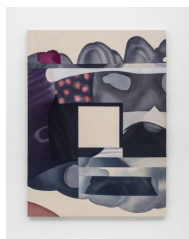

# BROADWAY

Claire Oswalt: Topiaries, 2021

Claire Oswalt  
*Articulate a Hero*, 2021  
acrylic on sewn canvas  
75 x 61 x 1.5 in (190.5 x 154.9 x 3.8 cm)  
BR1204

Claire Oswalt  
*Slow Vegetable Veins (Thank you, D.H. Lawrence)*, 2021  
acrylic on sewn canvas  
75 x 62.5 x 1.5 in (190.5 x 158.8 x 3.8 cm)  
BR1207

Claire Oswalt  
*Tusk, the Literal*, 2021  
acrylic on sewn canvas  
33.25 x 27 x 1.5 in (84.5 x 68.6 x 3.8 cm)  
BR1205

Claire Oswalt  
*Trout Pond*, 2021  
acrylic on sewn canvas  
50 x 37 x 1.5 in (127 x 94 x 3.8 cm)  
BR1213

Claire Oswalt  
*A Map, A Note, A Notion Below*, 2020  
acrylic on sewn canvas  
68 x 55 x 1.5 in (172.7 x 139.7 x 3.8 cm)  
BR1208

# BROADWAY

Claire Oswalt  
*Epistle to a Thistle*, 2021  
acrylic on sewn canvas  
55 x 24 x 1.5 in (139.7 x 61 x 3.8 cm)  
BR1266

Claire Oswalt  
*Ringling Bells To Save Saints*, 2021  
acrylic on sewn canvas  
50 x 37 x 1.5 in (127 x 94 x 3.8 cm)  
BR1210