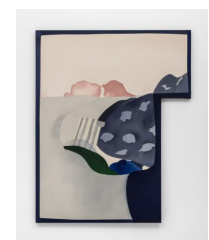

# BROADWAY

Claire Oswalt: Topiaries, 2021

Claire Oswalt  
*Articulate a Hero*, 2021  
acrylic on sewn canvas  
75 x 61 x 1.5 in (190.5 x 154.9 x 3.8 cm)  
BR1204

Claire Oswalt  
*Slow Vegetable Veins (Thank you, D.H. Lawrence)*, 2021  
acrylic on sewn canvas  
75 x 62.5 x 1.5 in (190.5 x 158.8 x 3.8 cm)  
BR1207

Claire Oswalt  
*Tusk, the Literal*, 2021  
acrylic on sewn canvas  
33.25 x 27 x 1.5 in (84.5 x 68.6 x 3.8 cm)  
BR1205

Claire Oswalt  
*Trout Pond*, 2021  
acrylic on sewn canvas  
50 x 37 x 1.5 in (127 x 94 x 3.8 cm)  
BR1213

Claire Oswalt  
*A Map, A Note, A Notion Below*, 2020  
acrylic on sewn canvas  
68 x 55 x 1.5 in (172.7 x 139.7 x 3.8 cm)  
BR1208