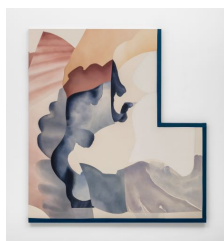

Claire Oswalt  
*Tusk, the Literal*, 2021  
acrylic on sewn canvas  
33.25 x 27 x 1.5 in (84.5 x 68.6 x 3.8 cm)  
BR1205

Claire Oswalt  
*Trout Pond*, 2021  
acrylic on sewn canvas  
50 x 37 x 1.5 in (127 x 94 x 3.8 cm)  
BR1213

# BROADWAY

Claire Oswalt  
*Epistle to a Thistle*, 2021  
acrylic on sewn canvas  
55 x 24 x 1.5 in (139.7 x 61 x 3.8 cm)  
BR1266

Claire Oswalt  
*Ringling Bells To Save Saints*, 2021  
acrylic on sewn canvas  
50 x 37 x 1.5 in (127 x 94 x 3.8 cm)  
BR1210

Claire Oswalt  
*The Absurdity Of The Inverse*, 2021  
acrylic on sewn canvas  
50 x 37 x 1.5 in (127 x 94 x 3.8 cm)  
BR1211

Claire Oswalt  
*Cloud Roper*, 2021  
acrylic on sewn canvas  
75 x 69 x 1.5 in (190.5 x 175.3 x 3.8 cm)  
BR1212

Claire Oswalt  
*The Sweaty Salt of it All*, 2021  
acrylic on sewn canvas  
75 x 75 x 1.5 in (190.5 x 190.5 x 3.8 cm)  
BR1206

Claire Oswalt  
*Cloud Roper (Study)*, 2021  
watercolor, acrylic and adhesive on paper  
13 1/8 x 11 3/8 in (3347.7 x 2890.5 cm)  
BR1220