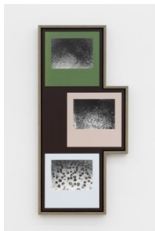

acrylic-casein on linen

31.5 x 31.5 inches

**Jamilah Sabur**

*Eltanin (mauve très pâle-jaune-bleu gris perle),  
2022*

silkscreen on paper, water based ink, acrylic

paint on wood panel, artists frame

50 x 98 inches

**Jamilah Sabur**

*Eltanin (262 Fathoms), 2022*

acrylic-casein on linen

35.5 x 35.5 inches

# BROADWAY

**Jamilah Sabur**

*Eltanin (bleu outremer-neuve)*, 2022  
silkscreen on paper, water based ink, acrylic  
paint on wood panel, artists frame  
50 x 50 inches

**Jamilah Sabur**

*Eltanin (mauve très pâle-vert-bleu gris perle)*,  
2022  
silkscreen on paper, water based ink, acrylic  
paint on wood panel, artists frame  
50 x 50 inches

**Jamilah Sabur**

*Eltanin (procedures)*, 2022  
acrylic-casein on linen  
35.5 x 35.5 inches

**Jamilah Sabur**

*Eltanin (bleu gris perle-mauve très pâle)*, 2022  
silkscreen on paper, water based ink, acrylic  
paint on wood panel, artists frame  
47 x 23 inches