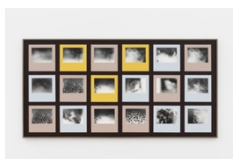

# BROADWAY

Jamilah Sabur

*Eltanin*

September 9 - October 8, 2022

**Jamilah Sabur**

*Eltanin (mauve très pâle-vert), 2022*

silkscreen on paper, water based ink, acrylic

paint on wood panel, artists frame

35 x 35 inches

**Jamilah Sabur**

*Eltanin (bleu outremer), 2022*

silkscreen on paper, water based ink, acrylic

paint on wood panel, artists frame

32 x 32 inches

**Jamilah Sabur**

*Eltanin (2481 Fathoms), 2022*

acrylic-casein on linen

31.5 x 31.5 inches

**Jamilah Sabur**

*Eltanin (mauve très pâle-jaune-bleu gris perle),  
2022*

silkscreen on paper, water based ink, acrylic

paint on wood panel, artists frame

50 x 98 inches