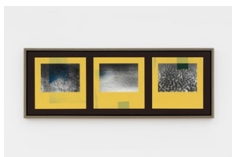

acrylic-casein on linen

31.5 x 31.5 inches

**Jamilah Sabur**

*Eltanin (mauve très pâle-jaune-bleu gris perle),  
2022*

silkscreen on paper, water based ink, acrylic

paint on wood panel, artists frame

50 x 98 inches

# BROADWAY

**Jamilah Sabur**

*Eltanin (bleu outremer-neuve)*, 2022  
silkscreen on paper, water based ink, acrylic  
paint on wood panel, artists frame  
50 x 50 inches

**Jamilah Sabur**

*Eltanin (mauve très pâle-vert-bleu gris perle)*,  
2022  
silkscreen on paper, water based ink, acrylic  
paint on wood panel, artists frame  
50 x 50 inches

**Jamilah Sabur**

*Eltanin (procedures)*, 2022  
acrylic-casein on linen  
35.5 x 35.5 inches

**Jamilah Sabur**

*Eltanin (bleu gris perle-mauve très pâle)*, 2022  
silkscreen on paper, water based ink, acrylic  
paint on wood panel, artists frame  
47 x 23 inches

**Jamilah Sabur**

*Eltanin (vert-mauve très pâle-bleu gris perle)*,  
2022  
silkscreen on paper, water based ink, acrylic  
paint on wood panel, artists frame  
47 x 23 inches

**Jamilah Sabur**

*Eltanin (jaune)*, 2022  
silkscreen on paper, water based ink, acrylic  
paint on wood panel, artists frame  
20 x 50 inches