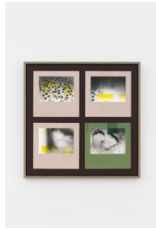

# BROADWAY

Jamilah Sabur

*Eltanin*

September 9 - October 8, 2022

**Jamilah Sabur**

*Eltanin (mauve très pâle-vert), 2022*

silkscreen on paper, water based ink, acrylic

paint on wood panel, artists frame

35 x 35 inches

**Jamilah Sabur**

*Eltanin (bleu outremer), 2022*

silkscreen on paper, water based ink, acrylic

paint on wood panel, artists frame

32 x 32 inches

**Jamilah Sabur**

*Eltanin (2481 Fathoms), 2022*

acrylic-casein on linen

31.5 x 31.5 inches

**Jamilah Sabur**

*Eltanin (mauve très pâle-jaune-bleu gris perle),  
2022*

silkscreen on paper, water based ink, acrylic

paint on wood panel, artists frame

50 x 98 inches