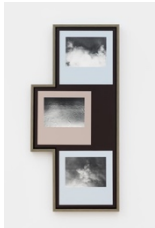

acrylic-casein on linen

31.5 x 31.5 inches

**Jamilah Sabur**

*Eltanin (mauve très pâle-jaune-bleu gris perle),  
2022*

silkscreen on paper, water based ink, acrylic

paint on wood panel, artists frame

50 x 98 inches

**Jamilah Sabur**

*Eltanin (262 Fathoms), 2022*

acrylic-casein on linen

35.5 x 35.5 inches

# BROADWAY

**Jamilah Sabur**

*Eltanin (bleu outremer-neuve)*, 2022  
silkscreen on paper, water based ink, acrylic  
paint on wood panel, artists frame  
50 x 50 inches

**Jamilah Sabur**

*Eltanin (mauve très pâle-vert-bleu gris perle)*,  
2022  
silkscreen on paper, water based ink, acrylic  
paint on wood panel, artists frame  
50 x 50 inches

**Jamilah Sabur**

*Eltanin (procedures)*, 2022  
acrylic-casein on linen  
35.5 x 35.5 inches

**Jamilah Sabur**

*Eltanin (bleu gris perle-mauve très pâle)*, 2022  
silkscreen on paper, water based ink, acrylic  
paint on wood panel, artists frame  
47 x 23 inches