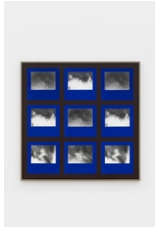

BROADWAY

Jamilah Sabur

Eltanin (bleu outremer-neuve), 2022
silkscreen on paper, water based ink, acrylic
paint on wood panel, artists frame
50 x 50 inches